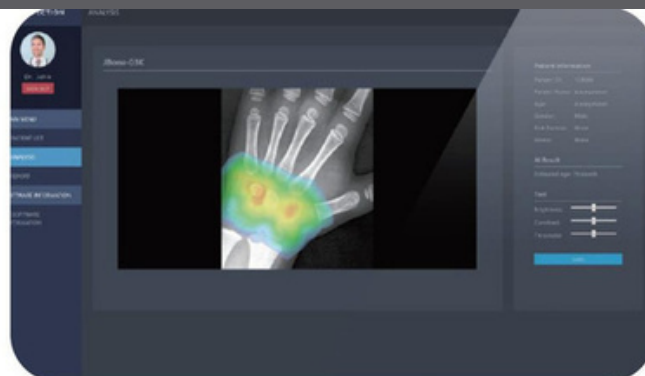

Mine2in
High Frequency

Portable Handheld Medical X Ray Machine

Advanced Portable X Ray Image System with Artificial Intelligence Features

Mine2in

**AERB
Approved**

System includes:

1. High Frequency X Ray Generator
2. Detector DXD 17X17
3. Detector Stand
4. X Ray Generator Stand
5. Laptop

Simple stand controls upward and downward movement of the detector

- Light Weight
- Focal spot - 0.4mm
- Guide Beam
- Lowest Radiation - 2mA Current
- Long-lasting Battery

X-Ray Source Stand

- IP41: Water Resistance & Dustproof
- Magnesium & Carbon-fiber Body

Laptop computer includes Console Software for image acquisition

AI Solutions

Optional AI software assists diagnosis of diseases using simple X ray images and clinical information. This system is based on hybrid artificial neural network technology or lesion detection and disease classification. It also provides AI analyzed probability of having a given disease. It assists physicians to diagnose diseases based on the image.

The software can help calculate the bone age and detects bone fracture. It has a capability to predict precocious puberty, the growth rate and adult height by analyzing the bone age in children. The bone age Assessment Solution supports precocious puberty or growth disorder diagnosis by measuring the bone age, margin of error being 8 months.